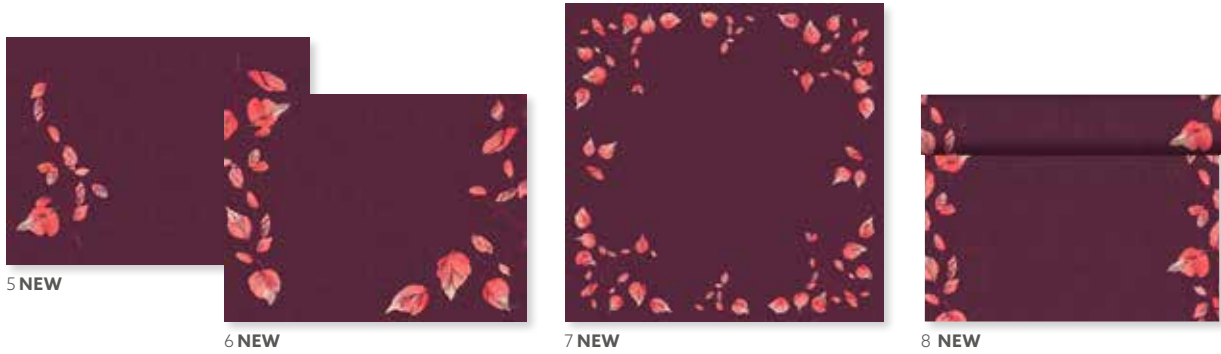

5 NEW

6 NEW

7 NEW

8 NEW

NO	ARTICLE	DESCRIPTION	PACK					NO	ARTICLE	DESCRIPTION	PACK				
1	194261	Tissue Napkin, 3-ply, 24 x 24 cm	20 x 50	•	•	•	•	6	194143	Paper Placemat, 30 x 40 cm	4 x 250	•	•	•	•
2	194241	Tissue Napkin, 3-ply, 33 x 33 cm	4 x 250	•	•	•	•	7	194144	Dunisilk® Slipcover, 84 x 84 cm	5 x 20	•	•	•	•
	194252	Tissue Napkin, 3-ply, 33 x 33 cm	10 x 50	•	•	•	•		194145	Dunicel® Slipcover, 84 x 84 cm	5 x 20	•	•	•	•
3	194267	Classic Napkin, 40 x 40 cm	6 x 50	•	•	•	•		194146	Dunicel® Slipcover, 84 x 84 cm	1 x 100	•	•	•	•
4	194230	Dunisoft® Napkin, 40 x 40 cm	6 x 60	•	•	•	•	8	194147	Dunicel® Tête-à-Tête, 0,4 x 24 m	4 x 1	•	•	•	•
5	194142	Dunicel® Placemat, 30 x 40 cm	5 x 100	•	•	•	•								

KRAFT BERRIES