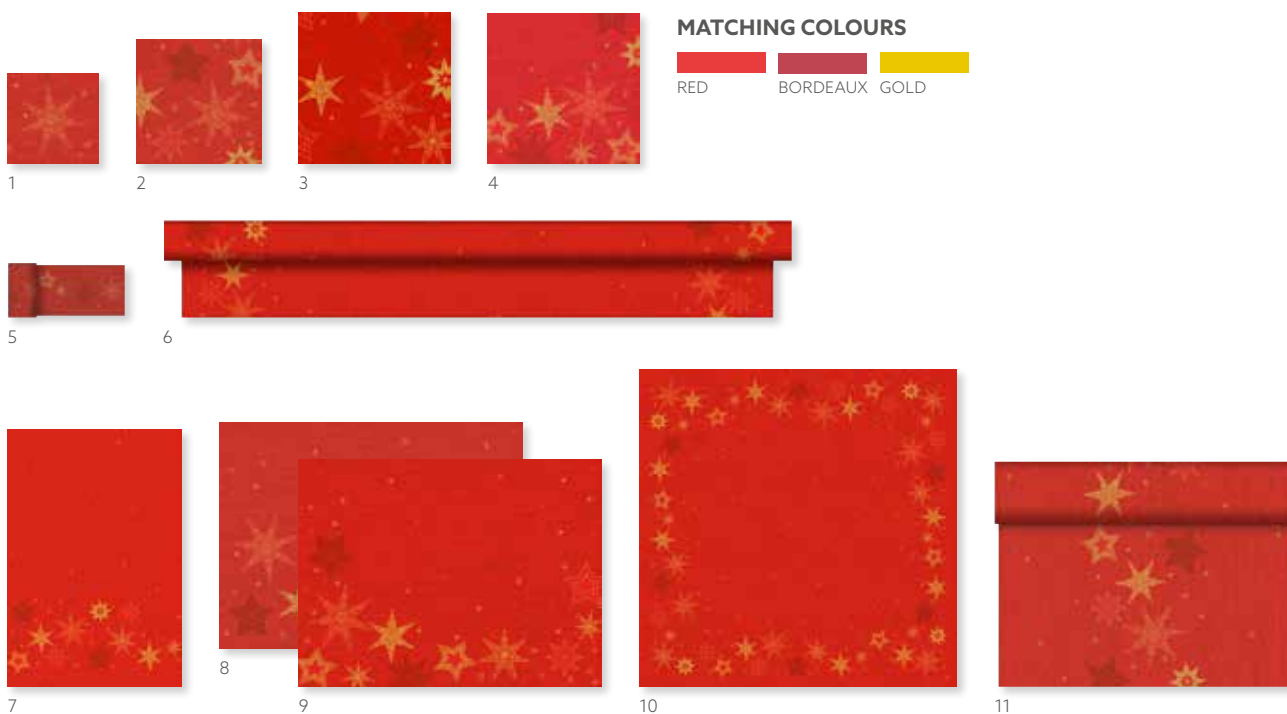

STAR STORIES RED

MATCHING COLOURS

NO	ARTICLE	DESCRIPTION	PACK					NO	ARTICLE	DESCRIPTION	PACK				
1	188158	Tissue Napkin, 3-ply, 24 x 24 cm	20 x 50					7	188246	Dunichel® Tablecover, 118 x 160 cm	8 x 3				
2	188167	Tissue Napkin, 3-ply, 33 x 33 cm	10 x 50					8	188224	Dunichel® Placemat, 30 x 40 cm	5 x 100				
	188214	Tissue Napkin, 3-ply, 33 x 33 cm	4 x 250					9	188234	Paper Placemat, 30 x 40 cm	4 x 250				
3	188229	Tissue Napkin, 3-ply, 40 x 40 cm	4 x 250					10	188248	Dunisilk® Slipcover, 84 x 84 cm	5 x 20				
	188242	Classic Napkin, 40 x 40 cm	6 x 50						188250	Dunichel® Slipcover, 84 x 84 cm	10 x 5				
4	188280	Dunisoft® Napkin, 40 x 40 cm	6 x 60						188255	Dunichel® Slipcover, 84 x 84 cm	5 x 20				
5	188222	Dunichel® Tablerunner, 0,15 x 20 m	6 x 1						188286	Dunichel® Slipcover, 84 x 84 cm	1 x 100				
6	188240	Dunichel® Banquet Reel, 1,18 x 10 m	6 x 1					11	188291	Dunichel® Tête-à-Tête, 0,4 x 24 m	4 x 1				
	188241	Dunichel® Banquet Reel, 1,18 x 25 m	2 x 1