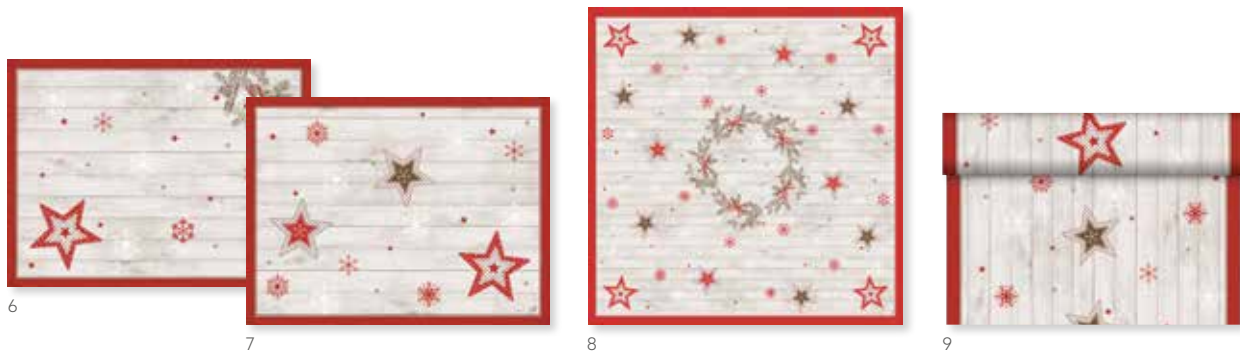

NO	ARTICLE	DESCRIPTION	PACK				NO	ARTICLE	DESCRIPTION	PACK			
1	188159	Tissue Napkin, 3-ply, 24 x 24 cm	20 x 50	•	•	•	6	188227	Dunichel® Placemat, 30 x 40 cm	5 x 100	•	•	•
2	188168	Tissue Napkin, 3-ply, 33 x 33 cm	10 x 50	•	•	•	7	188235	Paper Placemat, 30 x 40 cm	4 x 250	•	•	•
	188215	Tissue Napkin, 3-ply, 33 x 33 cm	4 x 250	•	•	•	8	188258	Dunichel® Slipcover, 84 x 84 cm	5 x 20	•	•	•
3	188230	Tissue Napkin, 3-ply, 40 x 40 cm	4 x 250	•	•	•		188287	Dunichel® Slipcover, 84 x 84 cm	1 x 100	•	•	•
4	188251	Classic Napkin, 40 x 40 cm	6 x 50	•	•	•	9	188292	Dunichel® Tête-à-Tête, 0,4x24 m	4 x 1	•	•	•
5	188281	Dunisoft® Napkin, 40 x 40 cm	6 x 60	•	•	•