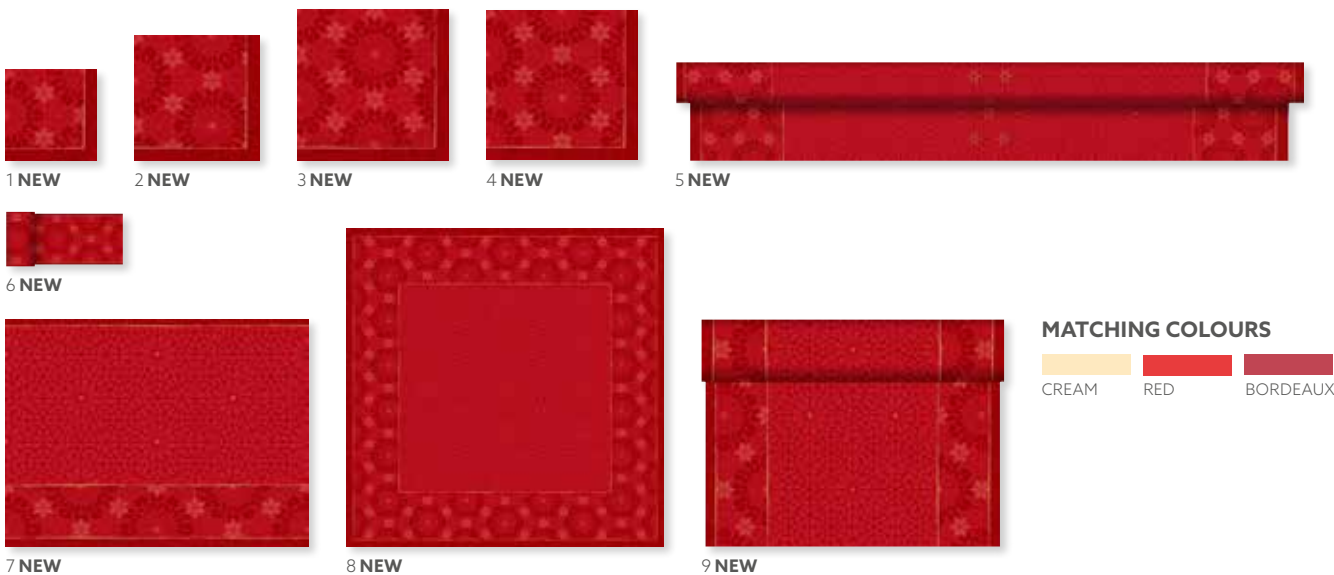

ALL STARS

NO	ARTICLE	DESCRIPTION	PACK					NO	ARTICLE	DESCRIPTION	PACK				
1	194266	Tissue Napkin, 3-ply, 24 x 24 cm	20 x 50	•				6	194218	Dunicel® Tablerunner, 0,15 x 20 m	6 x 1	•			
2	194250	Tissue Napkin, 3-ply, 33 x 33 cm	4 x 250	•	•			7	194159	Dunicel® Placemat, 30 x 40 cm	5 x 100	•			
	194260	Tissue Napkin, 3-ply, 33 x 33 cm	10 x 50	•				8	194193	Dunisilk® Slipcover, 84 x 84 cm	5 x 20	•			
3	194251	Tissue Napkin, 3-ply, 40 x 40 cm	4 x 250	•	•				194215	Dunicel® Slipcover, 84 x 84 cm	5 x 20	•			
4	194271	Classic Napkin, 40 x 40 cm	6 x 50	•					194217	Dunicel® Slipcover, 84 x 84 cm	1 x 100	•			
	194240	Dunisoft® Napkin, 40 x 40 cm	6 x 60	•				9	194226	Dunicel® Tête-à-Tête, 0,4 x 24 m	4 x 1	•			
5	194272	Dunicel® Banquet Reel, 1,18 x 25 m	2 x 1	•